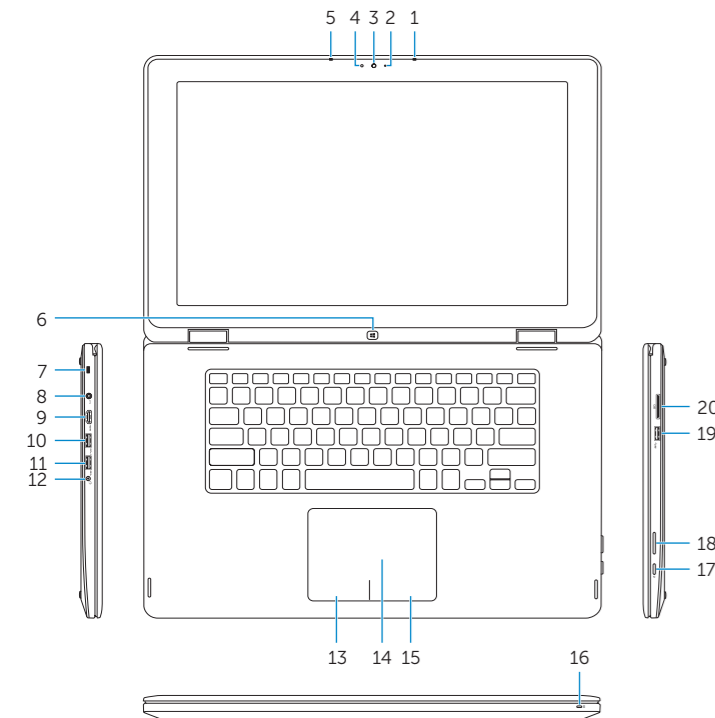

## Features

Kenmerken | Funktionen | Caratteristiche | Özellikler

1. Right microphone
2. Camera-status light
3. Camera
4. Ambient-light sensor
5. Left microphone
6. Windows button
7. Security-cable slot
8. Power-adaptor port
9. HDMI port
10. USB 3.0 port with PowerShare
11. USB 3.0 port
12. Headset port
13. Left-click area
14. Touch pad
15. Right-click area
16. Power and battery-status light
17. Power button
18. Volume-control buttons
19. USB 3.0 port
20. Media-card reader
21. Service Tag label